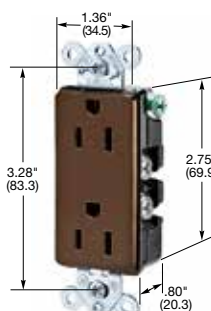

15 and 20 Ampere, 125 Volts

15A 125V
NEMA 5-15R
UL CSA
0.5 HP

20A 125V
NEMA 5-20R
UL CSA
1 HP

HBL53621TR

HBL5252

HBL5242

HBL5251

HBL2152

Dimensions in Inches (mm)

HBL® Extra Heavy Duty Tamper-Resistant Receptacles

Duplex

Description	Color	Catalog Number	
Flush, nylon face, back and side wired.	Black	HBL5262BKTR	HBL5362BKTR
	Blue	HBL5262BLTR	HBL5362BLTR
	Brown	HBL5262TR	HBL5362TR
	Gray	HBL5262GYTR	HBL5362GYTR
	Ivory	HBL5262ITR	HBL5362ITR
	Light Almond	HBL5262LATR	HBL5362LATR
	Red	HBL5262RTR	HBL5362RTR
	White	HBL5262WTR	HBL5362WTR

HBL® Extra Heavy Duty Compact Receptacles

Duplex

Description	Color	Catalog Number	
Flush, nylon face, back and side wired.	Black	HBL5252BK	HBL5352BK
	Blue	-	HBL5352BL
	Brown	HBL5252	HBL5352
	Gray	HBL5252GY	HBL5352GY
	Ivory	HBL5252I	HBL5352I
	Red	HBL5252R	HBL5352R
	White	HBL5252W	HBL5352W
On a 4 in. (101.6) round cover.	Brown	HBL5253	-
Flush, nylon face, side wired only.	Brown	HBL5242	HBL5342
	Gray	HBL5242GY	HBL5342GY
	Ivory	HBL5242I	HBL5342I
	White	HBL5242W	HBL5342W
Ring terminal connection.	Brown	HBL5242RT	HBL5342RT

Single

Description	Color	Catalog Number	
Flush, side wired only.	Brown	HBL5251	-
	Ivory	HBL5251I	-
Panel mount 1.75 in. (44.5) centers.	Brown	HBL5258	HBL5358
	Ivory	HBL5258I	-

Style Line® Decorator*

Description	Color	Catalog Number	
Flush, nylon face, back and side wired.	Almond	HBL2152AL	HBL2162AL
	Black	HBL2152BK	HBL2162BK
	Brown	HBL2152	HBL2162
	Gray	HBL2152GY	HBL2162GY
	Ivory	HBL2152I	HBL2162I
	Office White	HBL2152OW	HBL2162OW
	White	HBL2152WA	HBL2162WA
Isolated ground ^A .	Gray	-	IG2162GY
	Orange	IG2152	IG2162