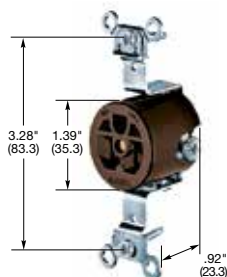

15 and 20 Ampere, 125 Volts

15A 125V
NEMA 5-15R
UL CSA
0.5 HP

20A 125V
NEMA 5-20R
UL CSA
1 HP

HBL53621TR

HBL5252

HBL5242

HBL5251

HBL2152

Dimensions in Inches (mm)

HBL® Extra Heavy Duty Tamper-Resistant Receptacles

Duplex

Description	Color	Catalog Number	
Flush, nylon face, back and side wired.	Black	HBL5262BKTR	HBL5362BKTR
	Blue	HBL5262BLTR	HBL5362BLTR
	Brown	HBL5262TR	HBL5362TR
	Gray	HBL5262GYTR	HBL5362GYTR
	Ivory	HBL5262ITR	HBL5362ITR
	Light Almond	HBL5262LATR	HBL5362LATR
	Red	HBL5262RTR	HBL5362RTR
	White	HBL5262WTR	HBL5362WTR

HBL® Extra Heavy Duty Compact Receptacles

Duplex

Description	Color	Catalog Number	
Flush, nylon face, back and side wired.	Black	HBL5252BK	HBL5352BK
	Blue	-	HBL5352BL
	Brown	HBL5252	HBL5352
	Gray	HBL5252GY	HBL5352GY
	Ivory	HBL5252I	HBL5352I
	Red	HBL5252R	HBL5352R
	White	HBL5252W	HBL5352W
On a 4 in. (101.6) round cover.	Brown	HBL5253	-
Flush, nylon face, side wired only.	Brown	HBL5242	HBL5342
	Gray	HBL5242GY	HBL5342GY
	Ivory	HBL5242I	HBL5342I
	White	HBL5242W	HBL5342W
Ring terminal connection.	Brown	HBL5242RT	HBL5342RT

Single

Description	Color	Catalog Number	
Flush, side wired only.	Brown	HBL5251	-
	Ivory	HBL5251I	-
Panel mount 1.75 in. (44.5) centers.	Brown	HBL5258	HBL5358
	Ivory	HBL5258I	-

Style Line® Decorator*

Description	Color	Catalog Number	
Flush, nylon face, back and side wired.	Almond	HBL2152AL	HBL2162AL
	Black	HBL2152BK	HBL2162BK
	Brown	HBL2152	HBL2162
	Gray	HBL2152GY	HBL2162GY
	Ivory	HBL2152I	HBL2162I
	Office White	HBL2152OW	HBL2162OW
	White	HBL2152WA	HBL2162WA
Isolated ground ^A .	Gray	-	IG2162GY
	Orange	IG2152	IG2162