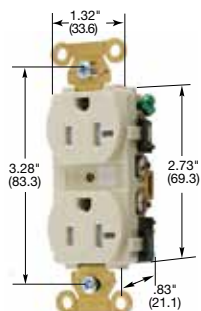

15 and 20 Ampere, 125 Volts

15A 125V
NEMA 5-15R
UL CSA
0.5 HP

20A 125V
NEMA 5-20R
UL CSA
1 HP

HBL53621TR

HBL5252

HBL5242

HBL5251

HBL2152

Dimensions in Inches (mm)

HBL® Extra Heavy Duty Tamper-Resistant Receptacles

Duplex

Description	Color	Catalog Number	
Flush, nylon face, back and side wired.	Black	HBL5262BKTR	HBL5362BKTR
	Blue	HBL5262BLTR	HBL5362BLTR
	Brown	HBL5262TR	HBL5362TR
	Gray	HBL5262GYTR	HBL5362GYTR
	Ivory	HBL5262ITR	HBL5362ITR
	Light Almond	HBL5262LATR	HBL5362LATR
	Red	HBL5262RTR	HBL5362RTR
	White	HBL5262WTR	HBL5362WTR

HBL® Extra Heavy Duty Compact Receptacles

Duplex

Description	Color	Catalog Number	
Flush, nylon face, back and side wired.	Black	HBL5252BK	HBL5352BK
	Blue	-	HBL5352BL
	Brown	HBL5252	HBL5352
	Gray	HBL5252GY	HBL5352GY
	Ivory	HBL5252I	HBL5352I
	Red	HBL5252R	HBL5352R
	White	HBL5252W	HBL5352W
On a 4 in. (101.6) round cover.	Brown	HBL5253	-
Flush, nylon face, side wired only.	Brown	HBL5242	HBL5342
	Gray	HBL5242GY	HBL5342GY
	Ivory	HBL5242I	HBL5342I
	White	HBL5242W	HBL5342W
Ring terminal connection.	Brown	HBL5242RT	HBL5342RT

Single

Description	Color	Catalog Number	
Flush, side wired only.	Brown	HBL5251	-
	Ivory	HBL5251I	-
Panel mount 1.75 in. (44.5) centers.	Brown	HBL5258	HBL5358
	Ivory	HBL5258I	-

Style Line® Decorator*

Description	Color	Catalog Number	
Flush, nylon face, back and side wired.	Almond	HBL2152AL	HBL2162AL
	Black	HBL2152BK	HBL2162BK
	Brown	HBL2152	HBL2162
	Gray	HBL2152GY	HBL2162GY
	Ivory	HBL2152I	HBL2162I
	Office White	HBL2152OW	HBL2162OW
	White	HBL2152WA	HBL2162WA
Isolated ground ^A .	Gray	-	IG2162GY
	Orange	IG2152	IG2162