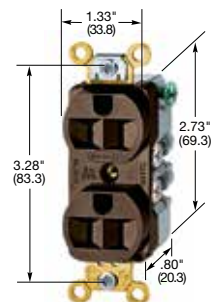

15 and 20 Ampere, 125 Volts

15A 125V
NEMA 5-15R
UL CSA
0.5 HP

20A 125V
NEMA 5-20R
UL CSA
1 HP

HBL53621TR

HBL5252

HBL5242

HBL5251

HBL2152

Dimensions in Inches (mm)

HBL® Extra Heavy Duty Tamper-Resistant Receptacles

Duplex

Description	Color	Catalog Number	
Flush, nylon face, back and side wired.	Black	HBL5262BKTR	HBL5362BKTR
	Blue	HBL5262BLTR	HBL5362BLTR
	Brown	HBL5262TR	HBL5362TR
	Gray	HBL5262GYTR	HBL5362GYTR
	Ivory	HBL5262ITR	HBL5362ITR
	Light Almond	HBL5262LATR	HBL5362LATR
	Red	HBL5262RTR	HBL5362RTR
	White	HBL5262WTR	HBL5362WTR

HBL® Extra Heavy Duty Compact Receptacles

Duplex

Description	Color	Catalog Number	
Flush, nylon face, back and side wired.	Black	HBL5252BK	HBL5352BK
	Blue	-	HBL5352BL
	Brown	HBL5252	HBL5352
	Gray	HBL5252GY	HBL5352GY
	Ivory	HBL5252I	HBL5352I
	Red	HBL5252R	HBL5352R
	White	HBL5252W	HBL5352W
On a 4 in. (101.6) round cover.	Brown	HBL5253	-
Flush, nylon face, side wired only.	Brown	HBL5242	HBL5342
	Gray	HBL5242GY	HBL5342GY
	Ivory	HBL5242I	HBL5342I
	White	HBL5242W	HBL5342W
Ring terminal connection.	Brown	HBL5242RT	HBL5342RT

Single

Description	Color	Catalog Number	
Flush, side wired only.	Brown	HBL5251	-
	Ivory	HBL5251I	-
Panel mount 1.75 in. (44.5) centers.	Brown	HBL5258	HBL5358
	Ivory	HBL5258I	-

Style Line® Decorator*

Description	Color	Catalog Number	
Flush, nylon face, back and side wired.	Almond	HBL2152AL	HBL2162AL
	Black	HBL2152BK	HBL2162BK
	Brown	HBL2152	HBL2162
	Gray	HBL2152GY	HBL2162GY
	Ivory	HBL2152I	HBL2162I
	Office White	HBL2152OW	HBL2162OW
	White	HBL2152WA	HBL2162WA
Isolated ground ^A .	Gray	-	IG2162GY
	Orange	IG2152	IG2162