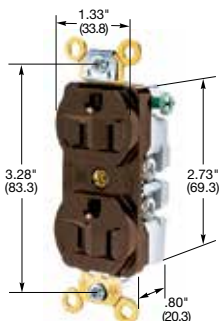

15 and 20 Ampere, 125 Volts

15A 125V
NEMA 5-15R
UL CSA
0.5 HP

20A 125V
NEMA 5-20R
UL CSA
1 HP

HBL53621TR

HBL5252

HBL5242

HBL5251

HBL2152

Dimensions in Inches (mm)

HBL® Extra Heavy Duty Tamper-Resistant Receptacles

Duplex

Description	Color	Catalog Number	
Flush, nylon face, back and side wired.	Black	HBL5262BKTR	HBL5362BKTR
	Blue	HBL5262BLTR	HBL5362BLTR
	Brown	HBL5262TR	HBL5362TR
	Gray	HBL5262GYTR	HBL5362GYTR
	Ivory	HBL5262ITR	HBL5362ITR
	Light Almond	HBL5262LATR	HBL5362LATR
	Red	HBL5262RTR	HBL5362RTR
	White	HBL5262WTR	HBL5362WTR

HBL® Extra Heavy Duty Compact Receptacles

Duplex

Description	Color	Catalog Number	
Flush, nylon face, back and side wired.	Black	HBL5252BK	HBL5352BK
	Blue	-	HBL5352BL
	Brown	HBL5252	HBL5352
	Gray	HBL5252GY	HBL5352GY
	Ivory	HBL5252I	HBL5352I
	Red	HBL5252R	HBL5352R
	White	HBL5252W	HBL5352W
On a 4 in. (101.6) round cover.	Brown	HBL5253	-
Flush, nylon face, side wired only.	Brown	HBL5242	HBL5342
	Gray	HBL5242GY	HBL5342GY
	Ivory	HBL5242I	HBL5342I
	White	HBL5242W	HBL5342W
Ring terminal connection.	Brown	HBL5242RT	HBL5342RT

Single

Description	Color	Catalog Number	
Flush, side wired only.	Brown	HBL5251	-
	Ivory	HBL5251I	-
Panel mount 1.75 in. (44.5) centers.	Brown	HBL5258	HBL5358
	Ivory	HBL5258I	-

Style Line® Decorator*

Description	Color	Catalog Number	
Flush, nylon face, back and side wired.	Almond	HBL2152AL	HBL2162AL
	Black	HBL2152BK	HBL2162BK
	Brown	HBL2152	HBL2162
	Gray	HBL2152GY	HBL2162GY
	Ivory	HBL2152I	HBL2162I
	Office White	HBL2152OW	HBL2162OW
	White	HBL2152WA	HBL2162WA
Isolated ground ^A .	Gray	-	IG2162GY
	Orange	IG2152	IG2162